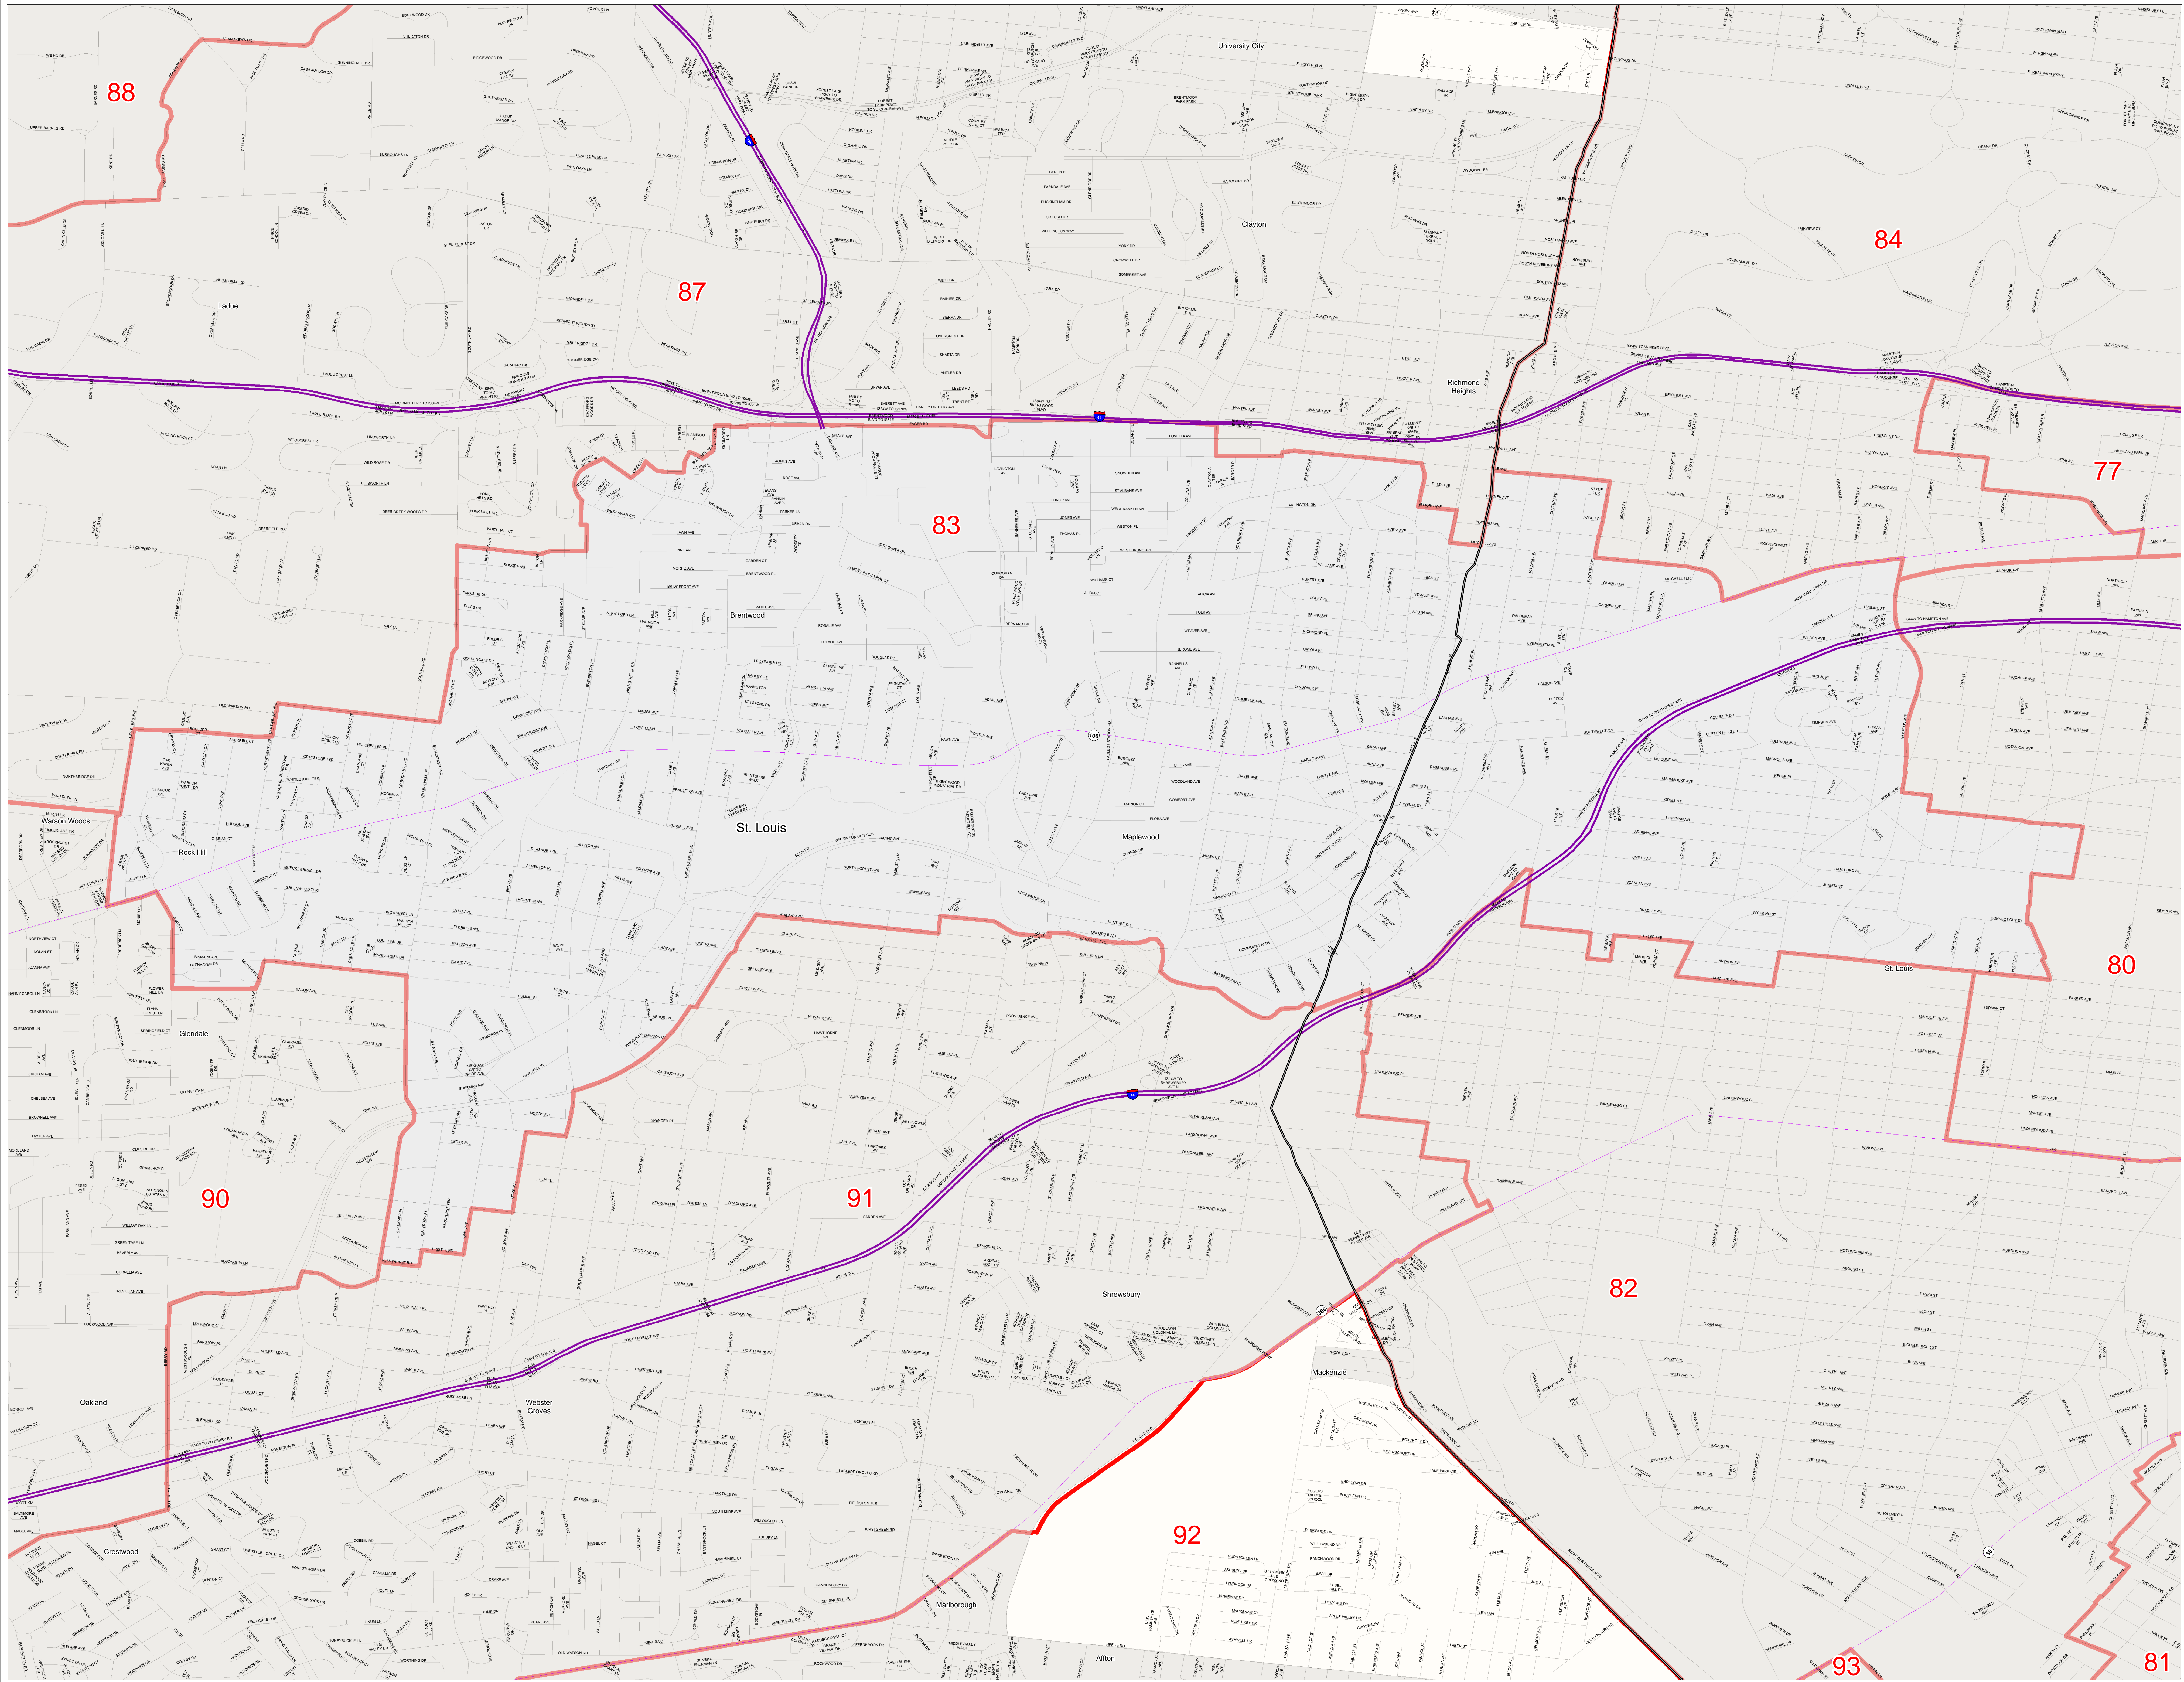

# Missouri State House District Number 83

## House Apportionment Plan 2011

District 83

Map Sheet Extent

- Districts
- Counties
- Interstates
- U.S. Highways
- MO Highways
- Streets
- Incorporated Places\*
- Area Outside of Featured District

\*Includes census designated places (CDPs).